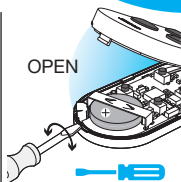

### FIX CODE MODEL

**1** PUSH ● FOR 5"

**2** PUSH ●

**3** RECORD TIME 10"

CR2032  
3 V DC Lithium

16 g

34 x 70 x 13 mm

Max 50 ÷ 150 m